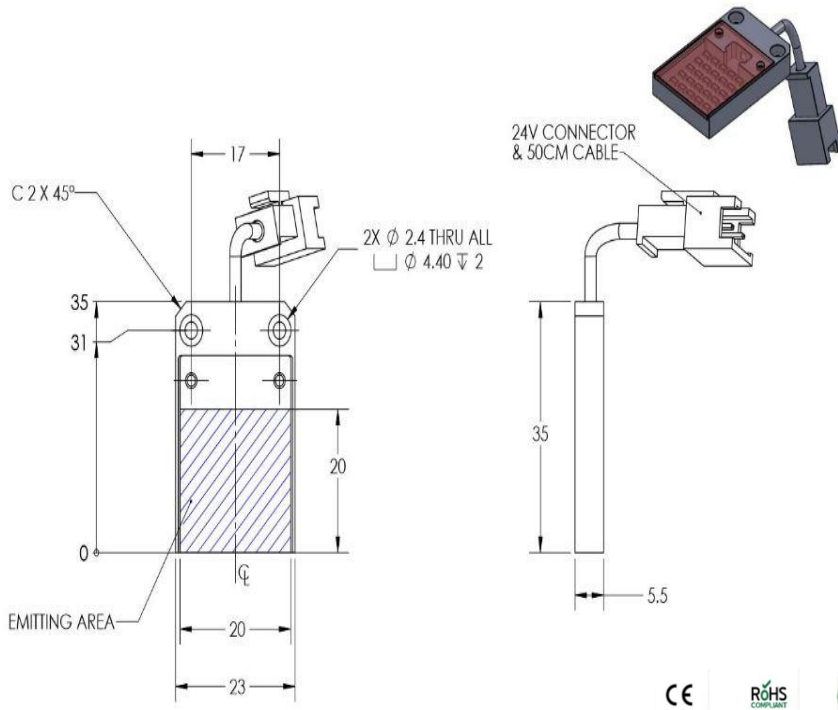

BHDS-00-20X20-1-G-24V

Lighting Dimension

Mechanical Information	
Casing Material	Aluminium
Storage Temperature Range	0 - 45 °C
Storage Humidity Range	20 - 85 %
Weight	18 g
Length / Outer Diameter	35 mm
Width / Inner Diameter	23 mm
Thickness / Height	5.5 mm

BHDS-00-20X20-1-G-24V

Lighting Information			
Part Number	BHDS-00-20X20-1-W-24V		
LED Color	Green		
Wavelength	6500K		
Working Distance	NA	NA	NA
Intensity (±15%)	NA lx	NA lx	NA lx
Illumination (number of row)	X		
Illumination Active Area	Active Length / Outer Dia.	20 mm	
	Active Width / Inner Dia.	20 mm	
Emission angle	0		
Eye Safety Class (IEC62471)	EXEMPT		
Chromaticity Table	For White colour only		

Strobe Mode Specification			
**Normal Strobe Voltage	24 V		
LED Color	Green		
**Normal Strobe Current	Min: NA mA	Max: NA mA	
Overdrive Voltage Range	Min: NA V	Max: NA V	
Overdrive Current Range	Min: NA A	Max: NA A	
Recommended Overdrive Voltage	36 V		
***Max. Trigger Pulse Duration	10 msec		
***Max. Duty Cycle	10 %		

BHDS-00-20X20-1-G-24V

Connection Information			
Connector Type (Default)	JST SMR-03V		
Cable Length	50 cm		
Pin Configuration	Pin	Signal	Cable Colour
	1	LED+	Red
	2	-	-
	3	LED-	White
	4		
	5		
 			

Additional Information	
Additional Cooling Method	Attached to machine part for better heat dissipation
Intensity Controller Selection	SD,ST,ANG,LC,SDA,SDP Series
CE Conformity	Yes
RoHS Compliance	Yes
Reach	Yes
BIS	No
UKCA	No