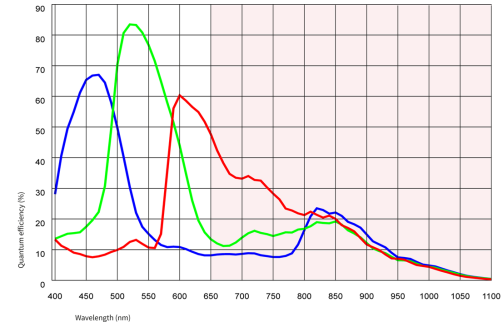

In series

The model is in series and available for the long term.

Specification

Sensor

| | |
|-------------------------|---------------------|
| Sensor type | CMOS Color |
| Manufacturer | Onsemi |
| Resolution (h x v) | 4200 x 3120 Pixel |
| Pixel Class | 13 MP |
| Optical sensor class | 1/3.2" |
| Sensor Model | AR1335CSSC32SMD20 |
| Pixel size | 1.1 µm |
| Optical Size | 4.620 mm x 3.432 mm |
| Optical sensor diagonal | 5.76 mm (1/2.78") |

Streaming modes

| Codec | Resolution | Frame rate (fps) |
|-------|------------|------------------|
| YUV | 1920x1080 | 30 |
| YUV | 1600x1200 | 30 |
| YUV | 1280x960 | 30 |
| YUV | 1280x720 | 30 |
| YUV | 1024x768 | 30 |
| YUV | 800x600 | 30 |